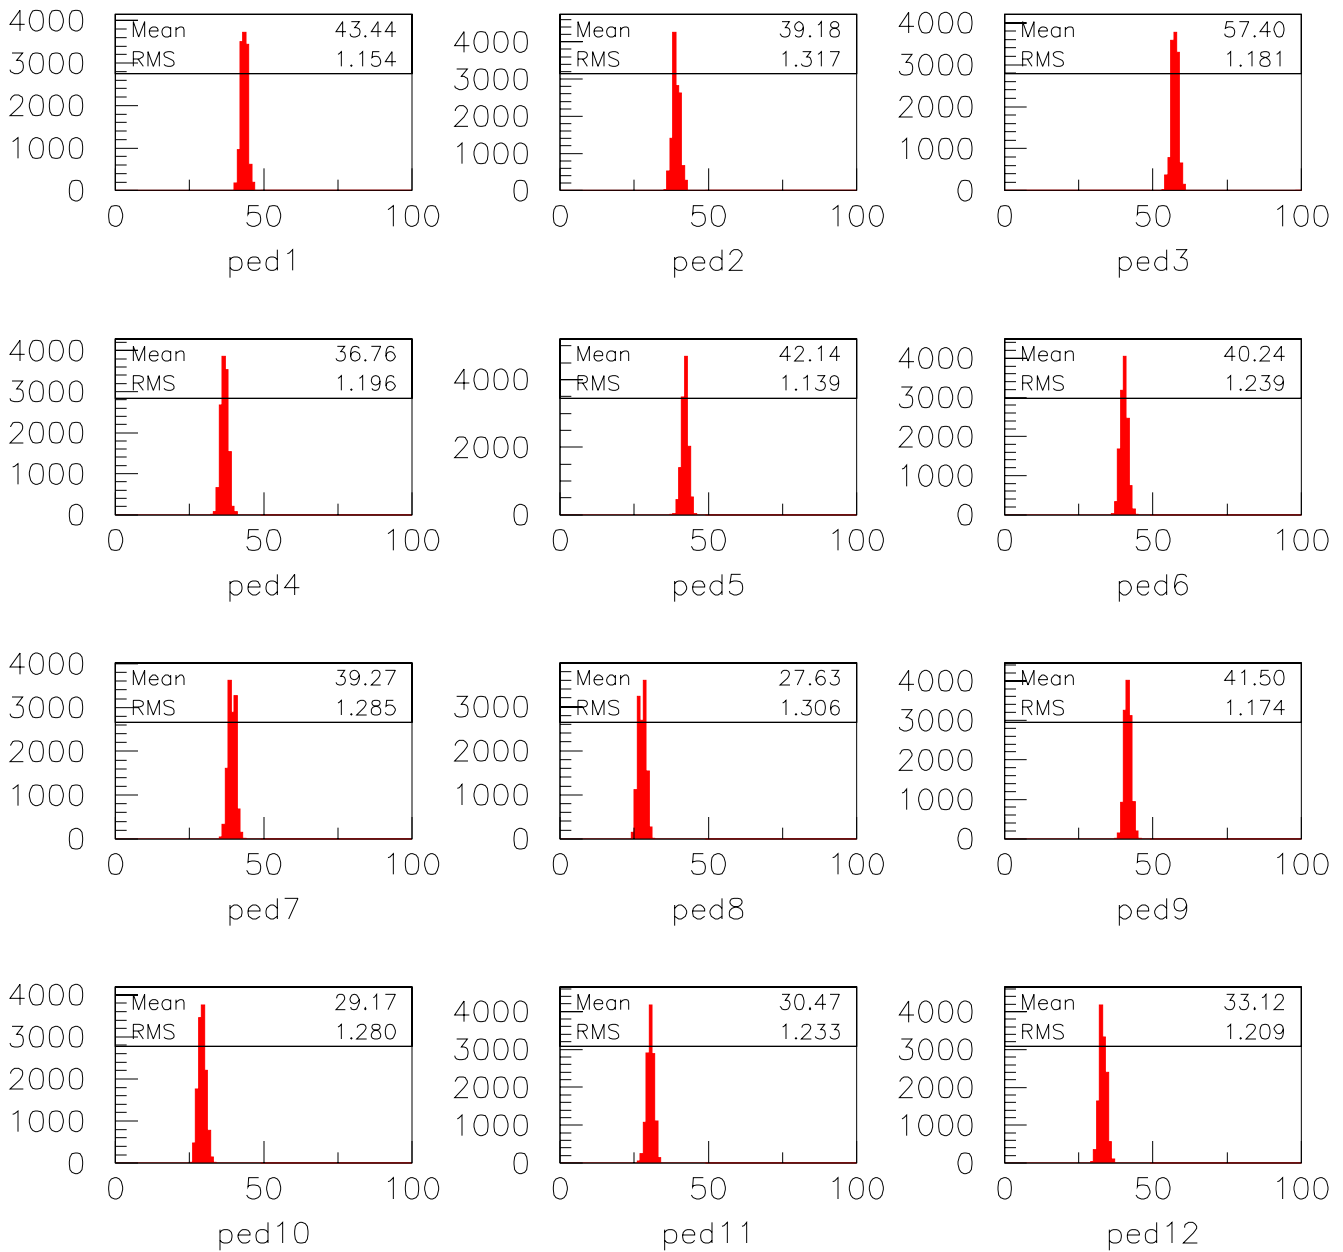

High Gain Pedestal Run with Chicago Interface Card

High Gain Pedestal Run with Chicago Interface Card

High Gain Pedestal Run with Chicago Interface Card

High Gain Pedestal Run with Chicago Interface Card