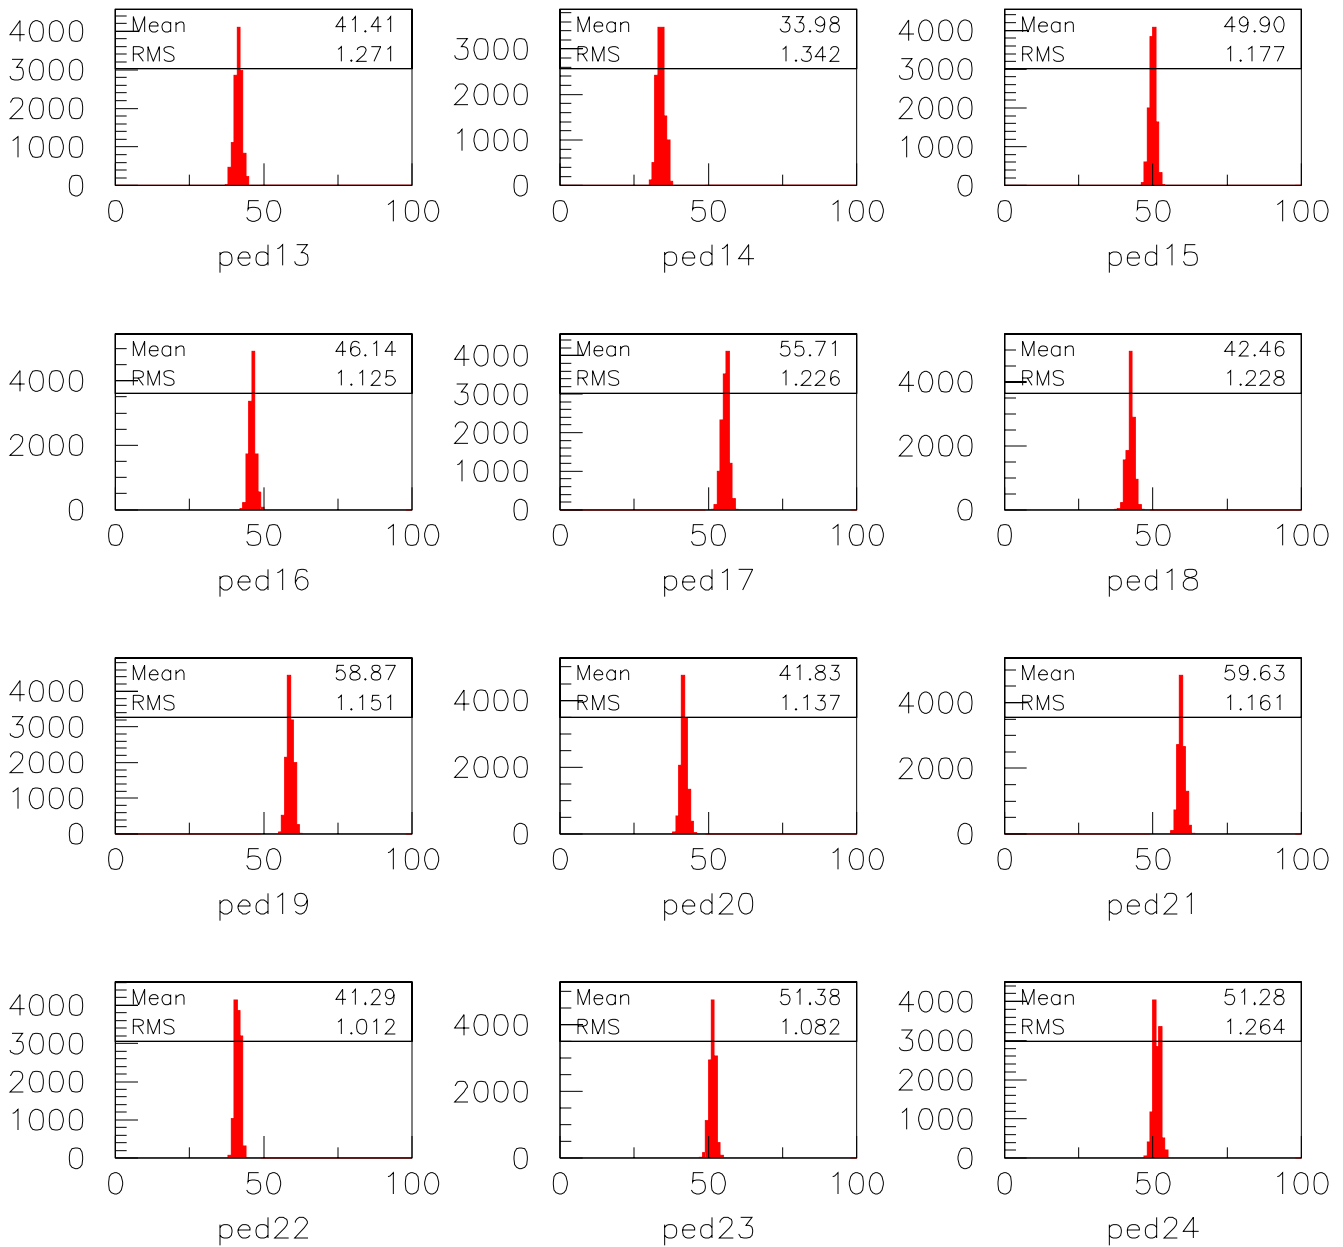

High Gain Pedestal Run with Chicago Interface Card

High Gain Pedestal Run with Chicago Interface Card

High Gain Pedestal Run with Chicago Interface Card

High Gain Pedestal Run with Chicago Interface Card