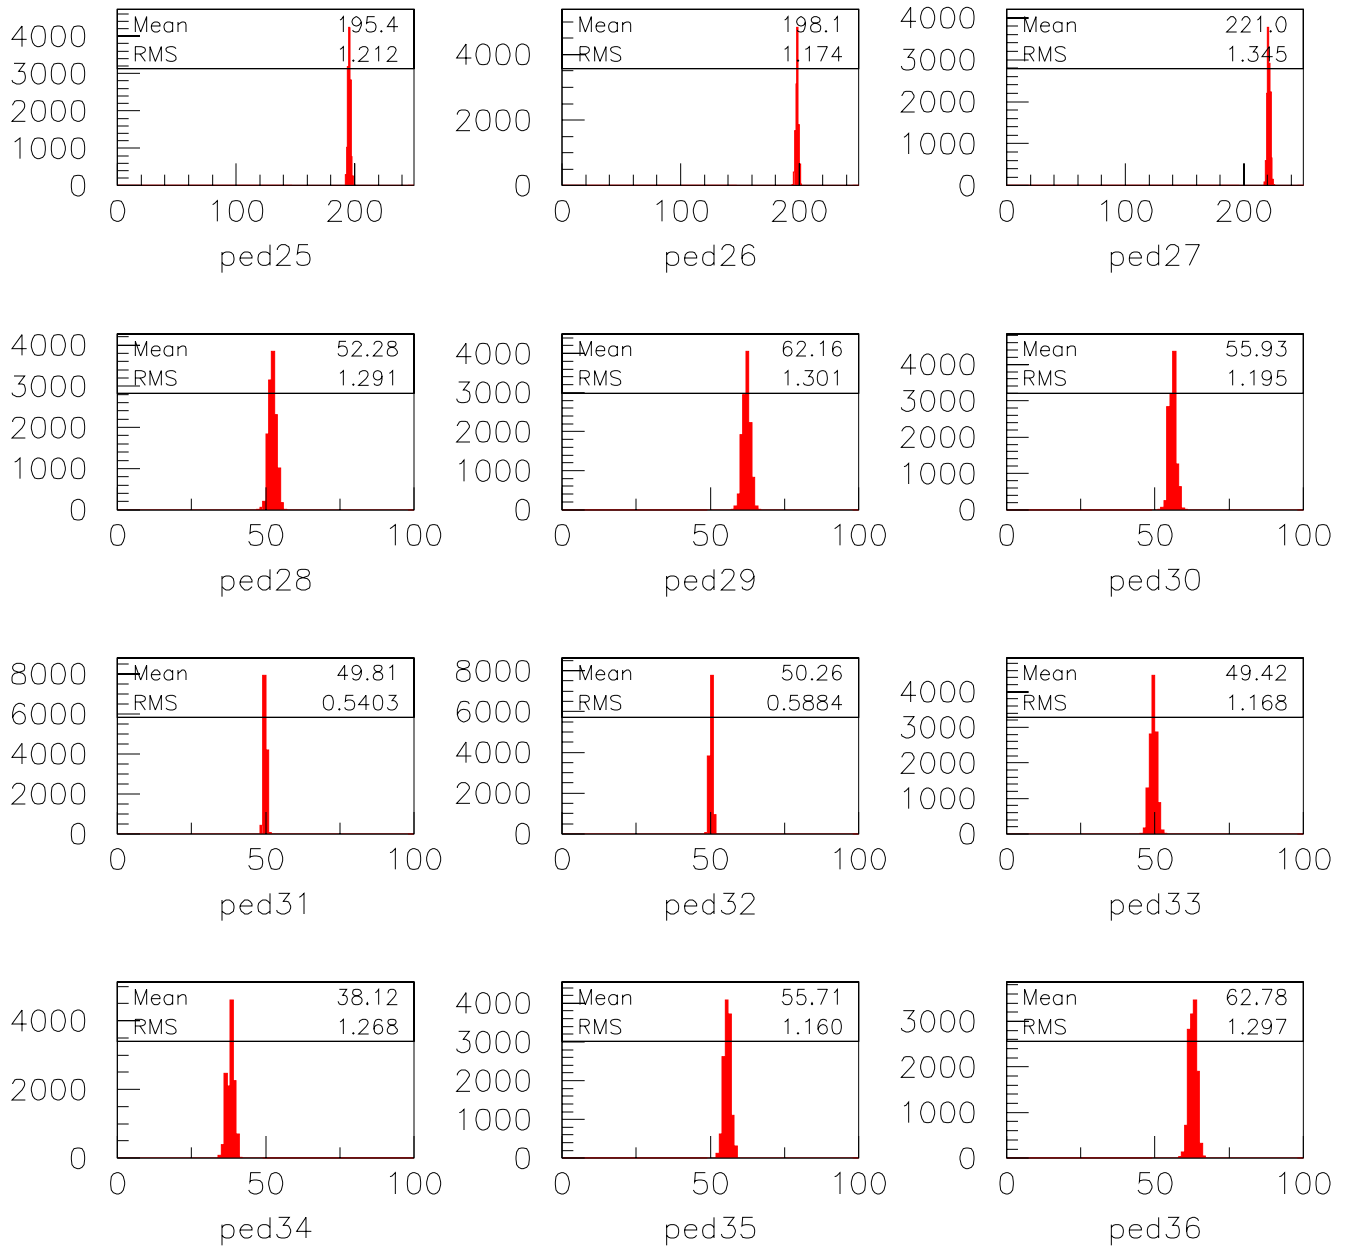

High Gain Pedestal Run with Chicago Interface Card

High Gain Pedestal Run with Chicago Interface Card

High Gain Pedestal Run with Chicago Interface Card

High Gain Pedestal Run with Chicago Interface Card